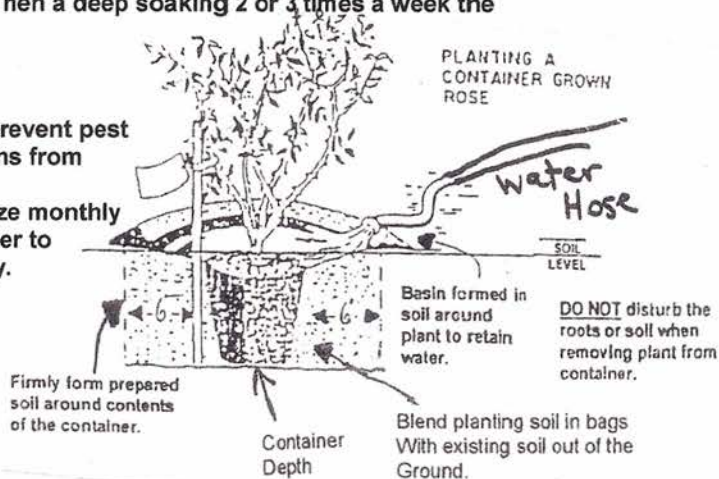

REMINDERS:

Spray weekly to prevent pest or fungus problems from occurring.
Continue to fertilize monthly with a rose fertilizer to keep them healthy.

Key Symbols

- Frgrant
- ** Disease Resistant
- *** Frgrant & Disease Resistant
- V Longer Vase Life

New Varieties for 2018 $ 27.95

Name	Type	Clor	SYM
Parade Day	GR	fuchsia pink w/white striped	*
Top Gun	SH	rd w/dark burgundy	**

Downton Abbey $ 27.95

Name	Type	Clor	SYM
Anna's Promise	GR	bi-clor blushing apricot	*
Pretty Lady Rose	HT	darlpink	*

Patio Roses $ 27.95 (5 Gal)

DON JUAN-19	GRAND DAME-1	PERFUME DELIGHT -2
BLUE GIRL-1	MIDNIGHT BLUE -1	POPE JOHN PAUL II -2
CHICAGO PEACE -1	MISS ALL-AMERICAN BEAUTY -2	PRETTY LADY ROSE -1
ELIZABETH TAYLOR -2	MR. LINCOLN 1	ROCK -N- ROLL -2
FIREFIGHTER -1	NEW ZEALAND 1	SUNSET CELEBRATION -3
FRAGRANT CLOUD -1	PEACE -1	
FRAGRANT PLUM -1	PERFECT MOMENT -1	

Prices and availability subject to change without notice.
This cancels all previous offerings or price lists on March 10, 2018